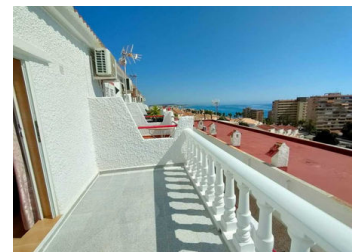

1 BEDROOM CORNER DUPLEX 500M FROM LA MATA BEACH WITH PANORAMIC VIEWS - €98,000

 Bedrooms: 1

 Build: 34m²

 Bathrooms: 1

 Plot: m²

 Ref: TOR 7174

Property Description

1 bedroom 1 bathroom corner duplex townhouse 500 metres from La Mata beach. The ground floor has a sunny terrace, glazed porch, living room and kitchen. The upstairs floor has a bathroom and a bedroom with access to a terrace with panoramic views.