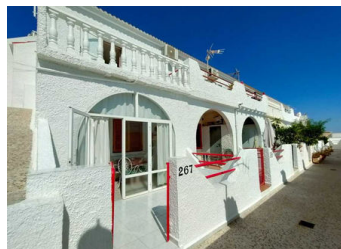

1 BEDROOM CORNER DUPLEX 500M FROM LA MATA BEACH WITH PANORAMIC VIEWS - €98,000

 Bedrooms: 1

 Build: 34m²

 Bathrooms: 1

 Plot: m²

 Ref: TOR 7174

Property Description

1 bedroom 1 bathroom corner duplex townhouse 500 metres from La Mata beach. The ground floor has a sunny terrace, glazed porch, living room and kitchen. The upstairs floor has a bathroom and a bedroom with access to a terrace with panoramic views.